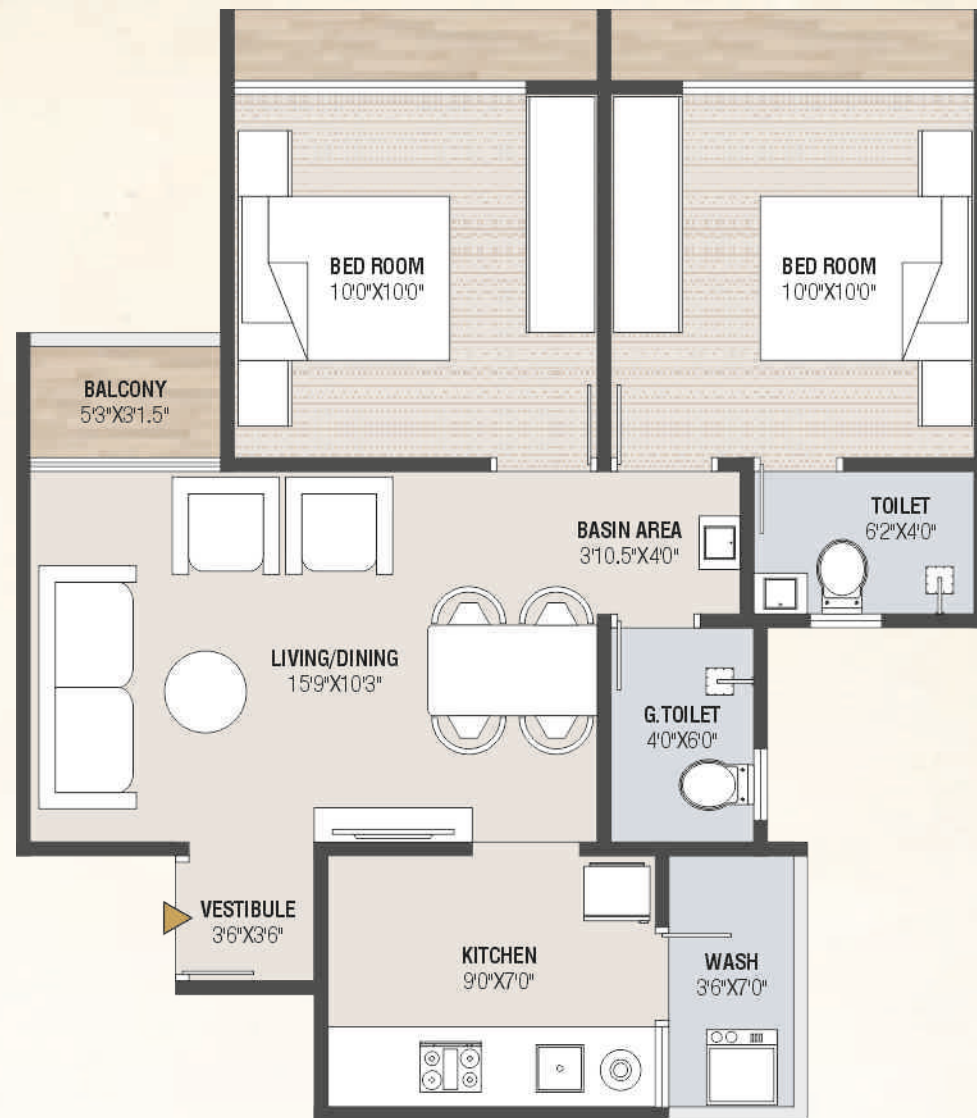

Shree Hari
Heaven

BASEMENT LAYOUT PLAN

12.00 MT WIDE T.P.S. ROAD

GROUND FLOOR LAYOUT PLAN

12.00 MT WIDE T.P.S. ROAD

1ST to 9TH FLOOR LAYOUT PLAN

10th FLOOR LAYOUT PLAN

BLOCK - A & B
UNIT - 1