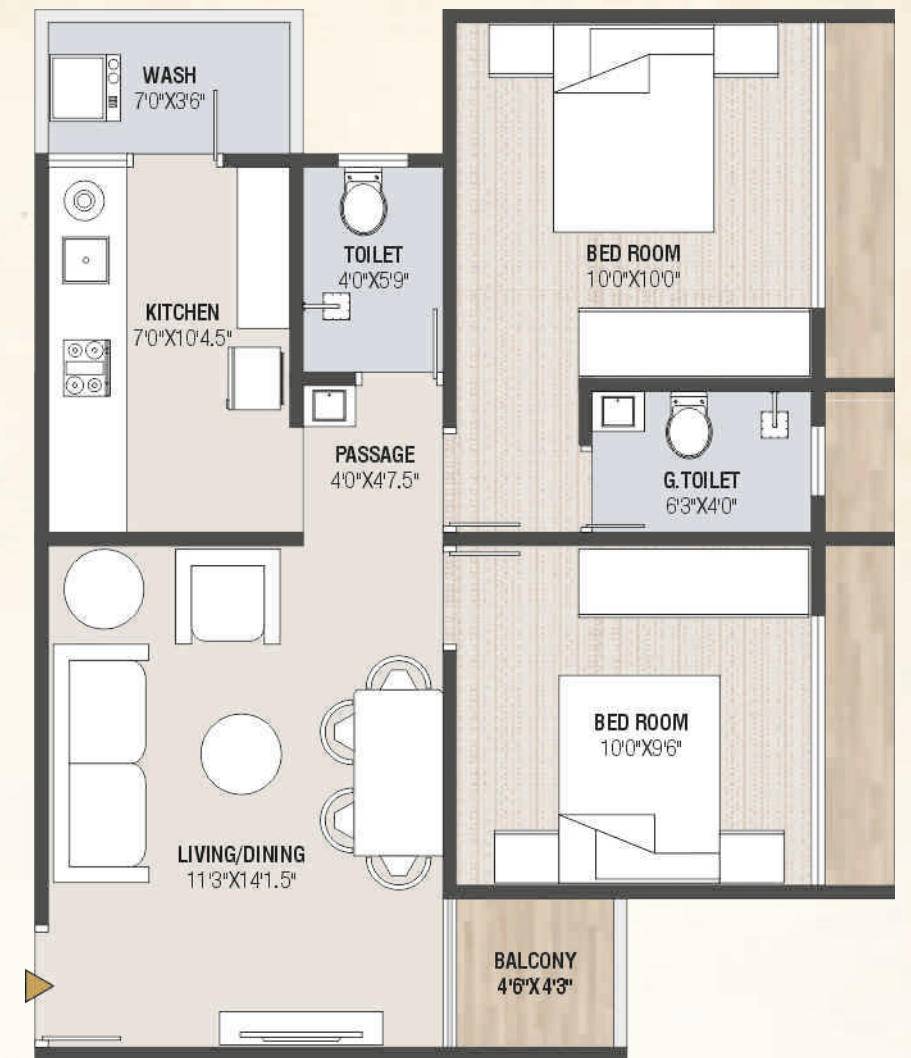

Shree Hari
Heaven

BASEMENT LAYOUT PLAN

12.00 MT WIDE T.P.S. ROAD

GROUND FLOOR LAYOUT PLAN

12.00 MT WIDE T.P.S. ROAD

1ST to 9TH FLOOR LAYOUT PLAN

10th FLOOR LAYOUT PLAN

BLOCK - A & B
UNIT - 1