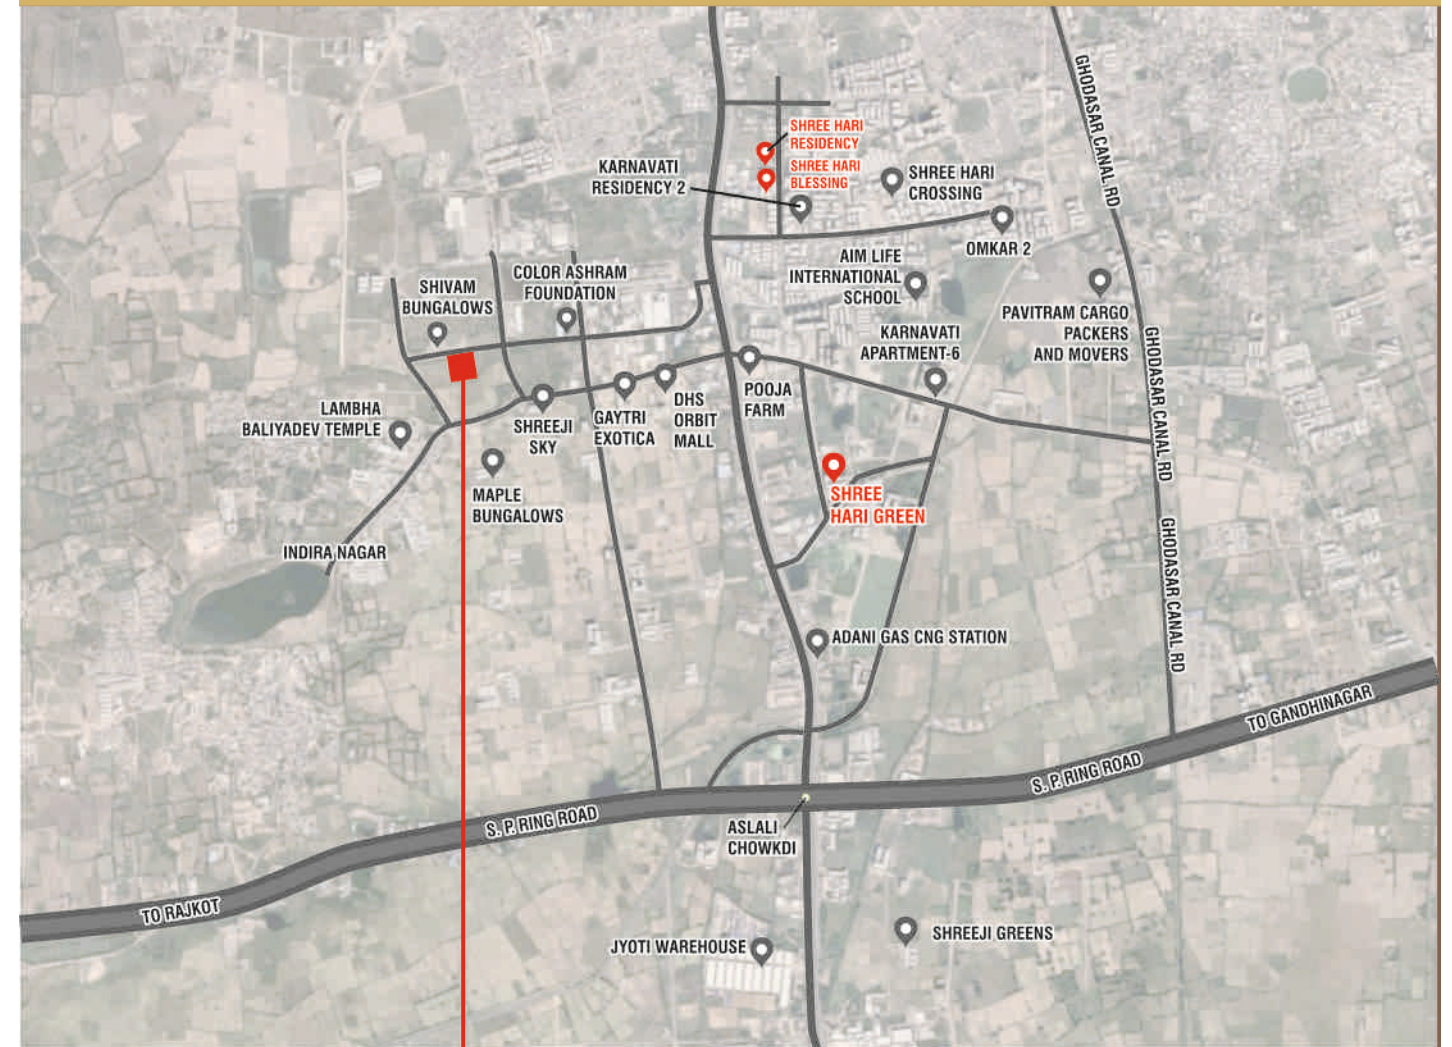

TOILET & PLUMBING

- DESIGNER GLAZED TILES UP TO BEAM BOTTOM LEVEL.
- PREMIUM QUALITY BATH FITTINGS & SANITARY WARES.

LOCATION MAP

Shree Hari Heaven

Nr. Shivam Bungalows, B/h. Baliyadev Temple,
Opp. Shreeji Sky, Radhe Residency Road,
Lambha, Ahmedabad.

SCAN LOCATION